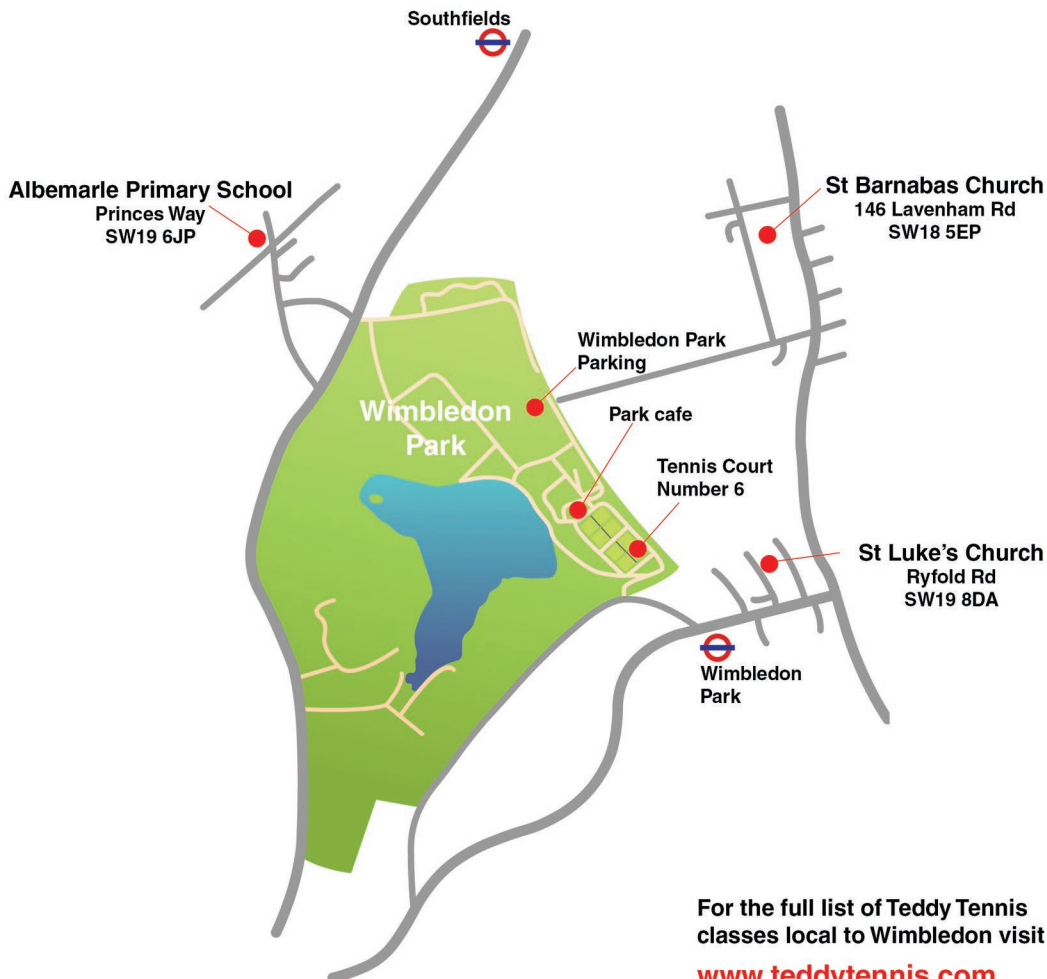

# Teddy Tennis

## Venue map for Wimbledon

**Albemarle Primary School** - Princes Way, Southfields SW19 6JP

**St Luke's Church** - Ryfold Rd, Wimbledon Park, SW19 8DA

**St Barnabas Church** - 146 Lavenham Rd, Southfields, SW18 5EP